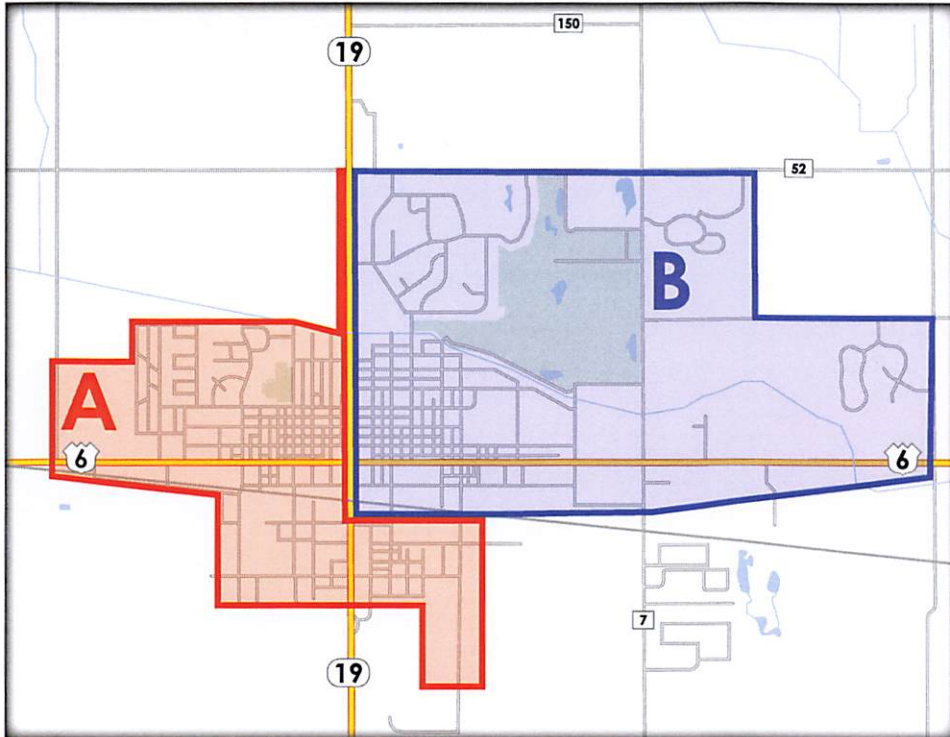

# Borden

## 2024 Nappanee Recycling Map

Your new recycling service will occur **every other week**. Please see the map and corresponding colors to determine your recycling week.

If you have any questions, comments, or concerns please call Borden at (574) 293-5001.

### January

M	T	W	T	F	S	S
1	2	3	4	5	6	7
8	9	10	11	12	13	14
15	16	17	18	19	20	21
22	23	24	25	26	27	28
29	30	31				

### February

M	T	W	T	F	S	S
			1	2	3	4
5	6	7	8	9	10	11
12	13	14	15	16	17	18
19	20	21	22	23	24	25
26	27	28	29			